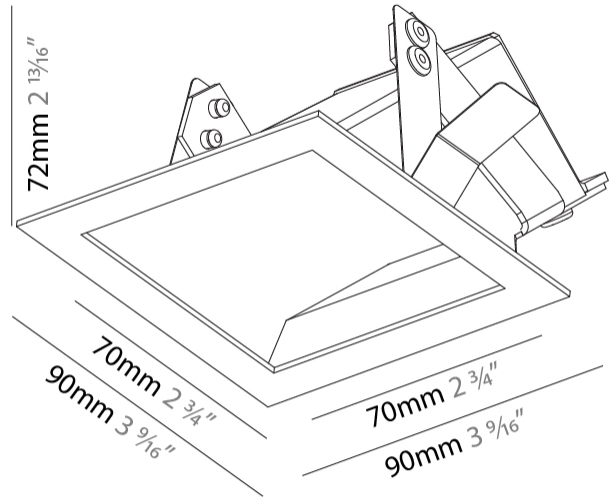

1. To build a product code in our configurator select the specify button on the base model # product page
2. To build a manual product code on this datasheet choose from the options listed below in blue font and add the suffix to the base model #

GENERAL

Series: Delight
Subseries: Delight Gooo!
Brand: Prolicht
Division: Architectural
Mounting Type: Recessed
Mounting Location: Wall
Subcategory: Step Light

PHYSICAL

Shape: Square
Length (mm): 90
Length (in): 3 ⁹/₁₆
Height (mm): 90
Depth (mm): 72
Height (in): 3 ⁹/₁₆
Depth (in): 2 ¹³/₁₆
Min. Recessing Depth (mm): 15
Min. Recessing Depth (in): 9/16
Light Distribution: Asymmetric
Weight (kg): 0.3
Weight (lbs): 0.66
Fixture Finish: SSR / BKV / CWI / CRY / HAB / LAG / UFT / ITA / RUA / RUR / MIC / FTG / MYG / TWT / LOD / PUS / FRO / FUP / KIA / POP / BLS / SPG / MEY / GOH / GUM / CHC / COM / ABZ / JAG / OBR / MOS / ROR
Fixture Material: Aluminum

ELECTRICAL

Lamp Type: LED (Zhaga Standard)
Input Wattage (W): 2.2
Total Output Wattage (W): 2
Dimming: Non-Dimming / Phase Dimming (120Vac only) / 0-10V Dimming
Driver Included: No
Driver Location: Remote
Driver Type: Constant Current - Universal
Driver Class: Class 2
Input Voltage (V): 120 - 277
Constant Current (MA): 700

LED

Number of LEDs: 1
Color Temperature (°K): 2700 / 3000 / 4000
Max. Delivered Lumen (lm): 50
CRI: >90 CRI
Lamp Life (hrs): 50000

OPTICAL

RATINGS AND CERTIFICATIONS

Certified By: Certified for North American Standards
IP rating: IP20