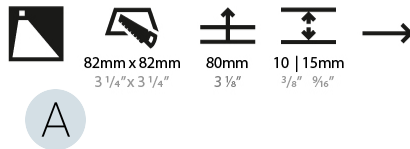

1. To build a product code in our configurator select the specify button on the base model # product page
2. To build a manual product code on this datasheet choose from the options listed below in blue font and add the suffix to the base model #

GENERAL

Series: Delight
Subseries: Delight Gooo!
Brand: Prolicht
Division: Architectural
Mounting Type: Recessed
Mounting Location: Wall
Subcategory: Step Light

PHYSICAL

Shape: Square
Length (mm): 90
Length (in): 3 ⁹/₁₆
Height (mm): 90
Depth (mm): 72
Height (in): 3 ⁹/₁₆
Depth (in): 2 ¹³/₁₆
Min. Recessing Depth (mm): 15
Min. Recessing Depth (in): 9/16
Light Distribution: Asymmetric
Weight (kg): 0.3
Weight (lbs): 0.66
Fixture Finish: SSR / BKV / CWI / CRY / HAB / LAG / UFT / ITA / RUA / RUR / MIC / FTG / MYG / TWT / LOD / PUS / FRO / FUP / KIA / POP / BLS / SPG / MEY / GOH / GUM / CHC / COM / ABZ / JAG / OBR / MOS / ROR
Fixture Material: Aluminum

ELECTRICAL

Lamp Type: LED (Zhaga Standard)
Input Wattage (W): 2.2
Total Output Wattage (W): 2
Dimming: Non-Dimming / Phase Dimming (120Vac only) / 0-10V Dimming
Driver Included: No
Driver Location: Remote
Driver Type: Constant Current - Universal
Driver Class: Class 2
Input Voltage (V): 120 - 277
Constant Current (MA): 700

LED

Number of LEDs: 1
Color Temperature (°K): 2700 / 3000 / 4000
Max. Delivered Lumen (lm): 50
CRI: >90 CRI
Lamp Life (hrs): 50000

OPTICAL

RATINGS AND CERTIFICATIONS

Certified By: Certified for North American Standards
IP rating: IP20