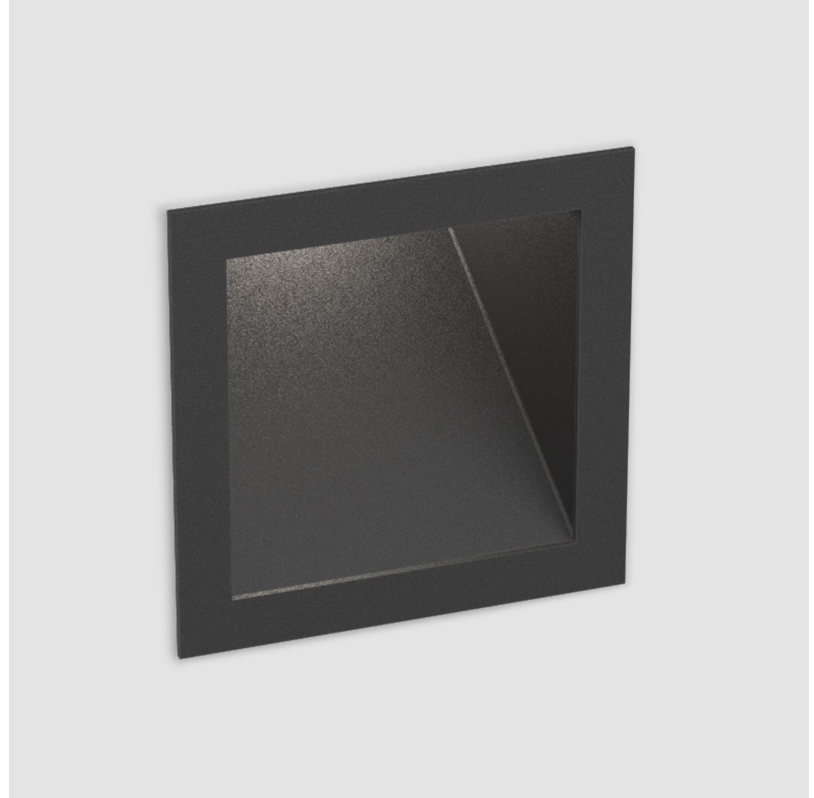

1. To build a product code in our configurator select the specify button on the base model # product page
2. To build a manual product code on this datasheet choose from the options listed below in blue font and add the suffix to the base model #

GENERAL

Series: Delight
Subseries: Delight Gooo!
Brand: Prolicht
Division: Architectural
Mounting Type: Recessed
Mounting Location: Wall
Subcategory: Step Light

PHYSICAL

Shape: Square
Length (mm): 90
Length (in): 3 ⁹/₁₆
Height (mm): 90
Depth (mm): 72
Height (in): 3 ⁹/₁₆
Depth (in): 2 ¹³/₁₆
Min. Recessing Depth (mm): 15
Min. Recessing Depth (in): 9/16
Light Distribution: Asymmetric
Weight (kg): 0.3
Weight (lbs): 0.66
Fixture Finish: SSR / BKV / CWI / CRY / HAB / LAG / UFT / ITA / RUA / RUR / MIC / FTG / MYG / TWT / LOD / PUS / FRO / FUP / KIA / POP / BLS / SPG / MEY / GOH / GUM / CHC / COM / ABZ / JAG / OBR / MOS / ROR
Fixture Material: Aluminum

ELECTRICAL

Lamp Type: LED (Zhaga Standard)
Input Wattage (W): 2.2
Total Output Wattage (W): 2
Dimming: Non-Dimming / Phase Dimming (120Vac only) / 0-10V Dimming
Driver Included: No
Driver Location: Remote
Driver Type: Constant Current - Universal
Driver Class: Class 2
Input Voltage (V): 120 - 277
Constant Current (MA): 700

LED

Number of LEDs: 1
Color Temperature (°K): 2700 / 3000 / 4000
Max. Delivered Lumen (lm): 50
CRI: >90 CRI
Lamp Life (hrs): 50000

OPTICAL

RATINGS AND CERTIFICATIONS

Certified By: Certified for North American Standards
IP rating: IP20