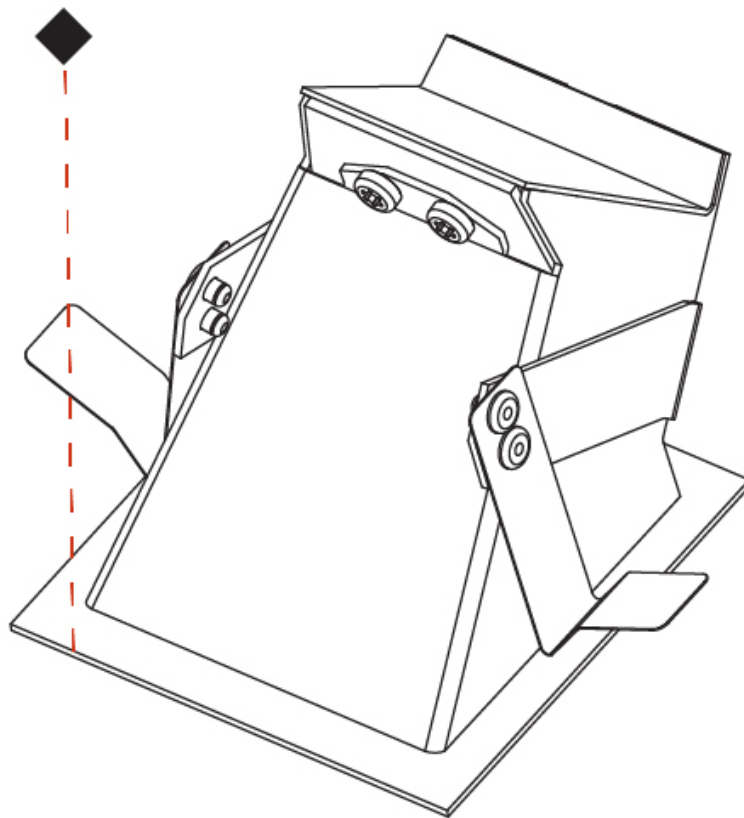

DELIGHT GOOO! FLOORWASH RECESSED

A35646-

PROJECT	_____
TYPE	_____
SPECIFIER	_____
QUANTITY	_____
DATE	_____